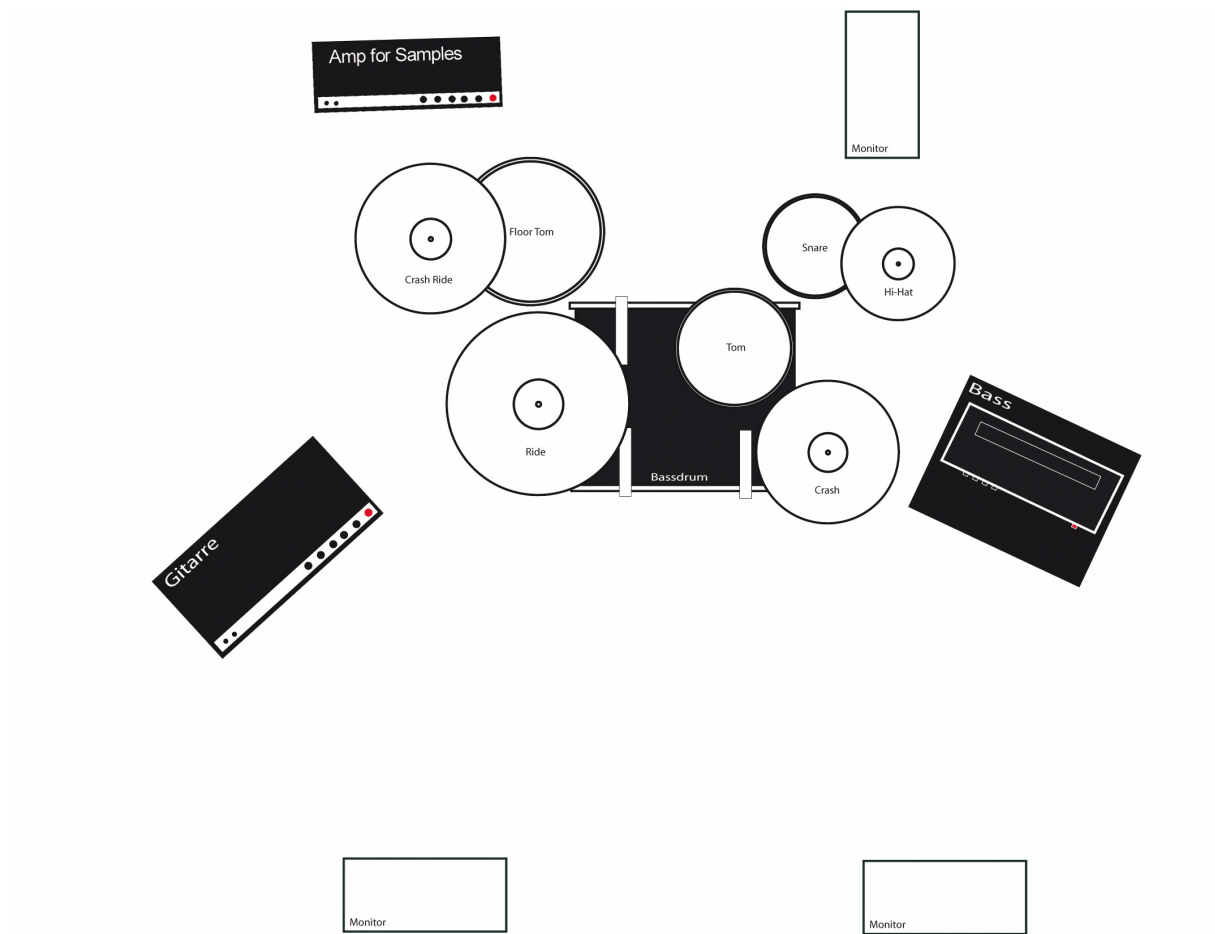

# stagerider duara

## Channels:

Drums: (BD, SN, TT, FT, HH, OHs)

Bassamp (Mic please)

Gitaramp

Amp Sampler